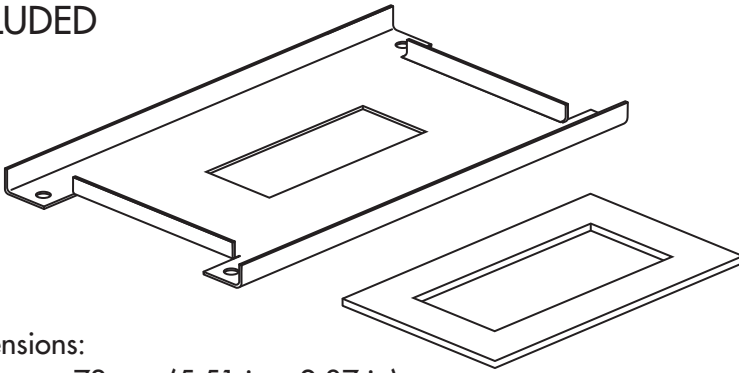

# Promira™ Mounting Plate

## Installation Instructions

INCLUDED

Dimensions:  
140 mm x 73 mm (5.51 in x 2.87 in)  
Height with Promira: 35 mm (1.38 in)

NOT INCLUDED