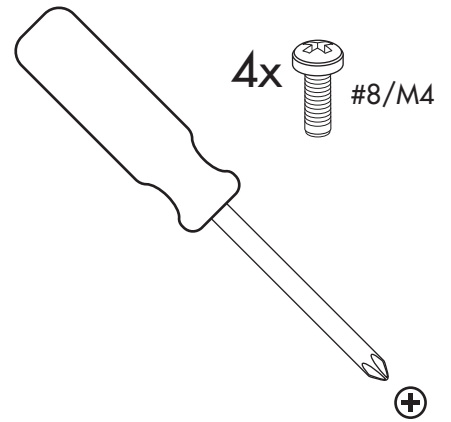

# Promira™ Mounting Plate

## Installation Instructions

INCLUDED

Dimensions:  
140 mm x 73 mm (5.51 in x 2.87 in)  
Height with Promira: 35 mm (1.38 in)

NOT INCLUDED