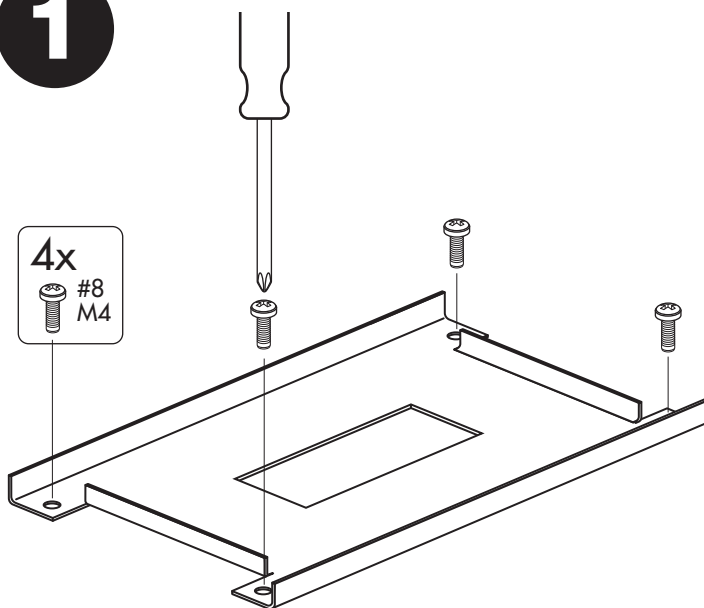

## Installation Instructions

INCLUDED

Dimensions:  
140 mm x 73 mm (5.51 in x 2.87 in)  
Height with Promira: 35 mm (1.38 in)

NOT INCLUDED

## Mounting Plate Installation

**1**

**2**